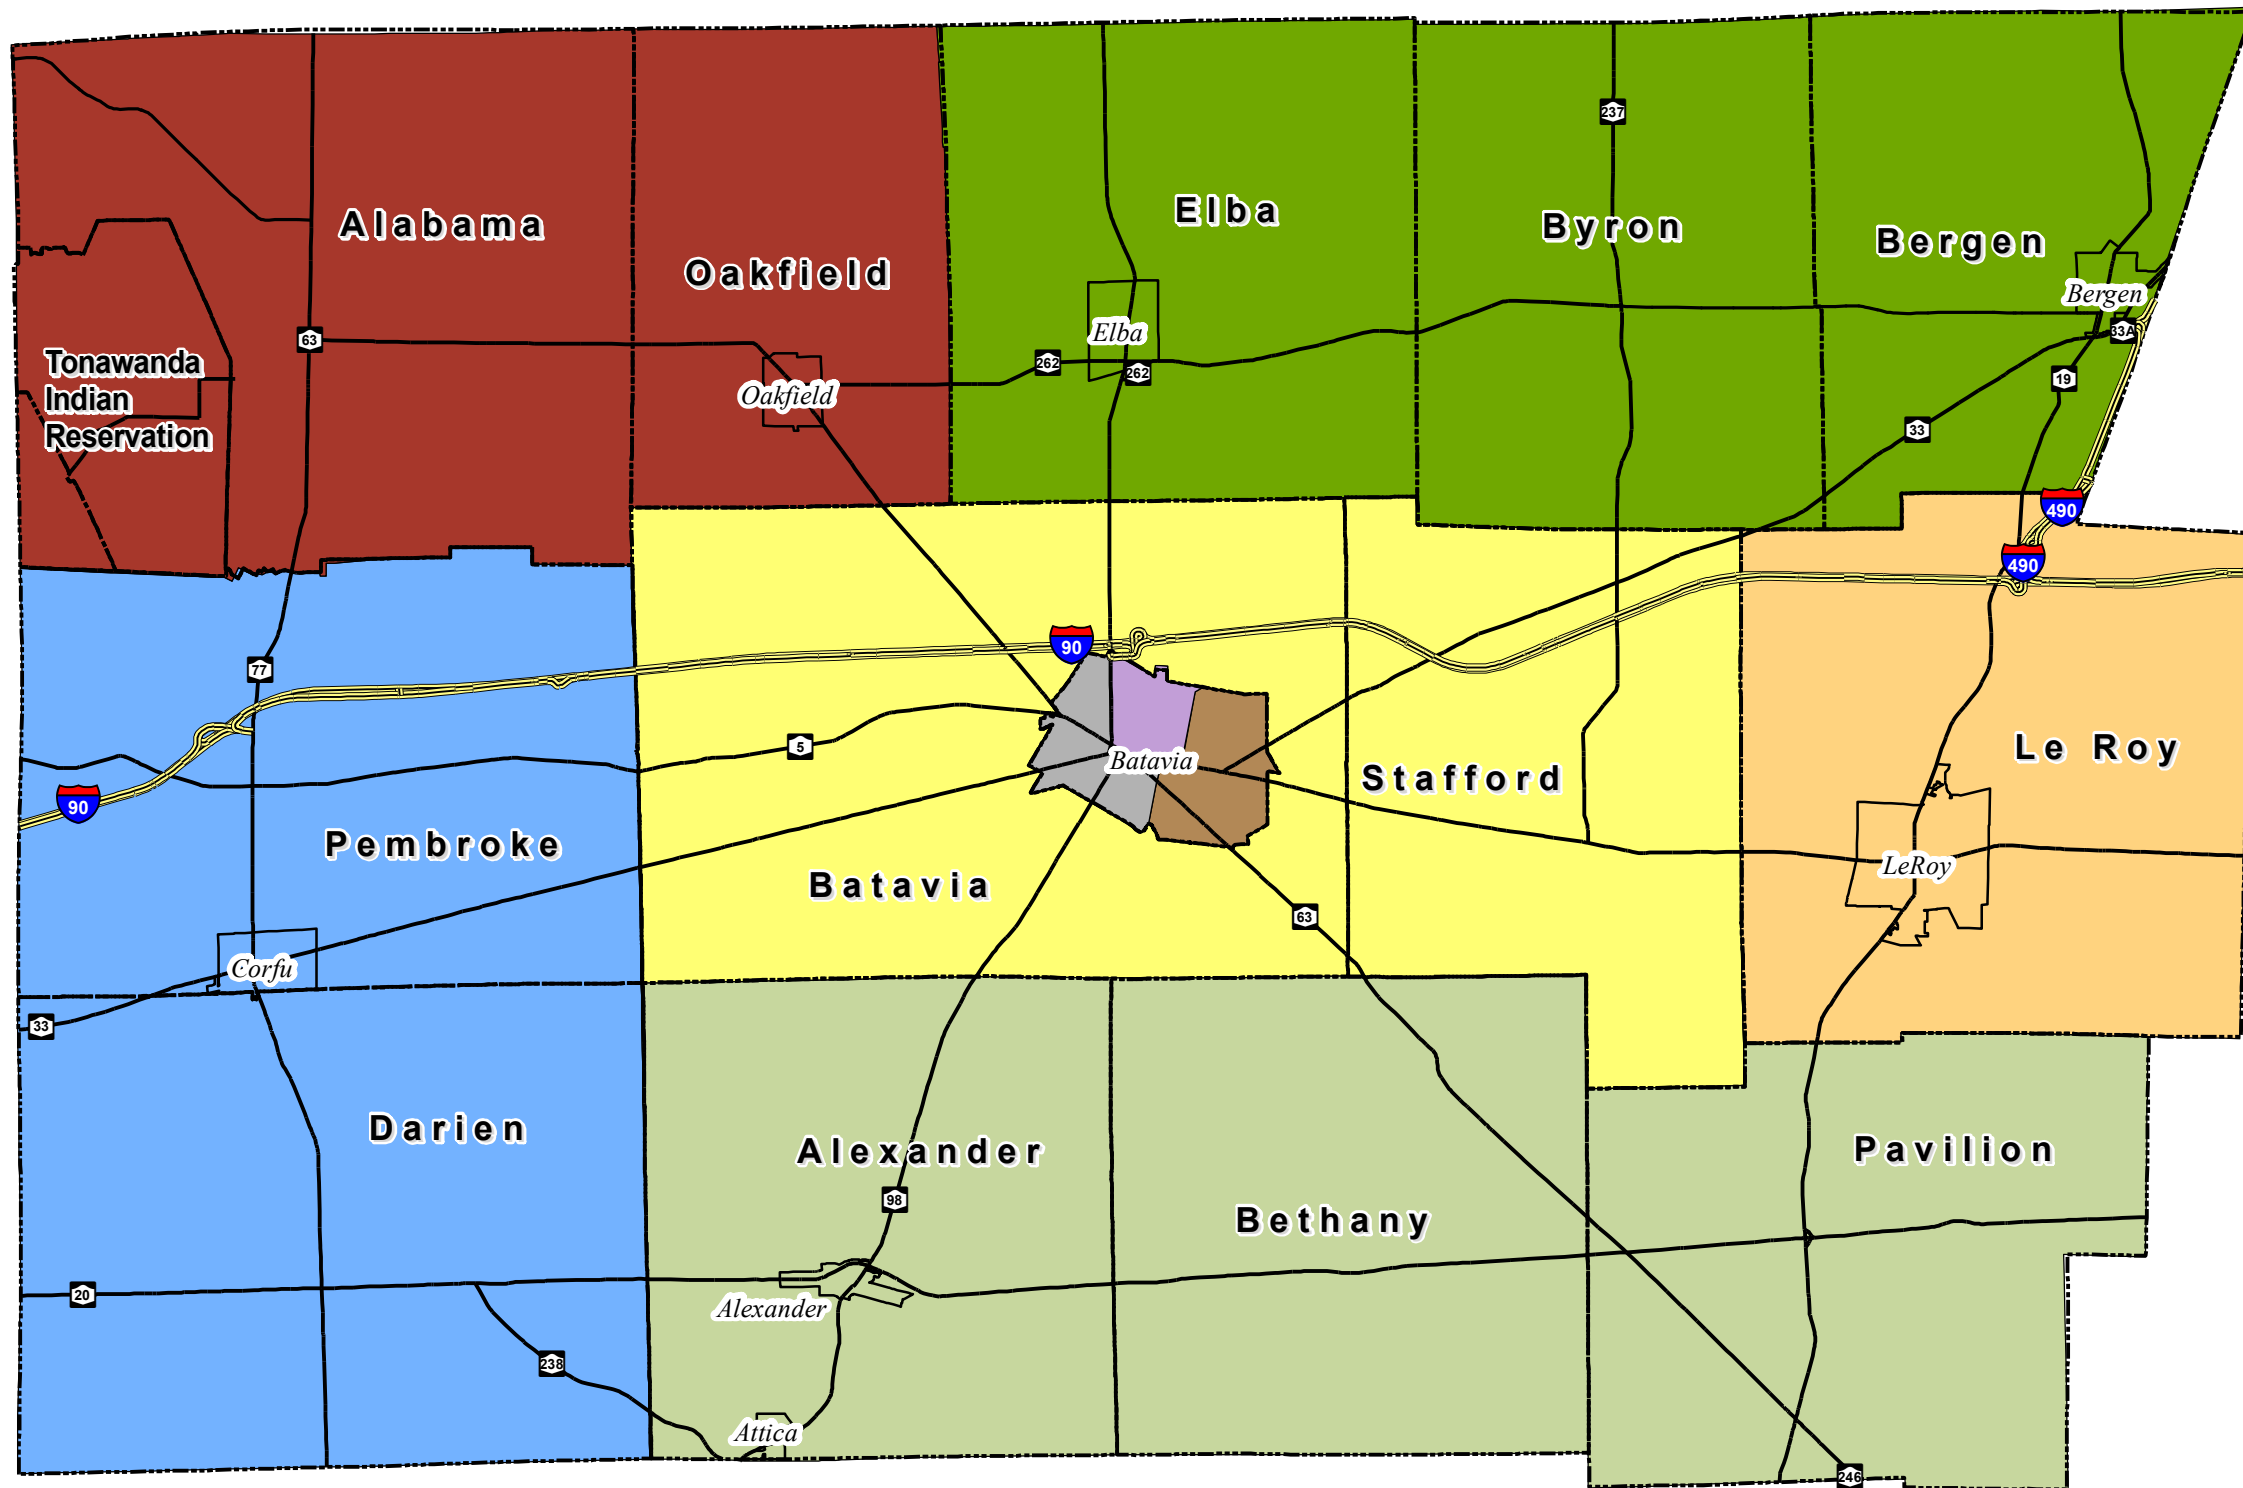

Genesee County Legislative Districts 2018-2019

GENESEE COUNTY LEGISLATORS

District 1 - John R. Hilchey

District 2 - Robert J. Bausch

District 3 - Gordon L. Dibble

District 4 - Andrew Young

District 5 - Rochelle M. Stein

District 6 - Gregg H. Torrey

District 7 - John Deleo

District 8 - Marianne Clattenburg

District 9 - Gary T. Maha